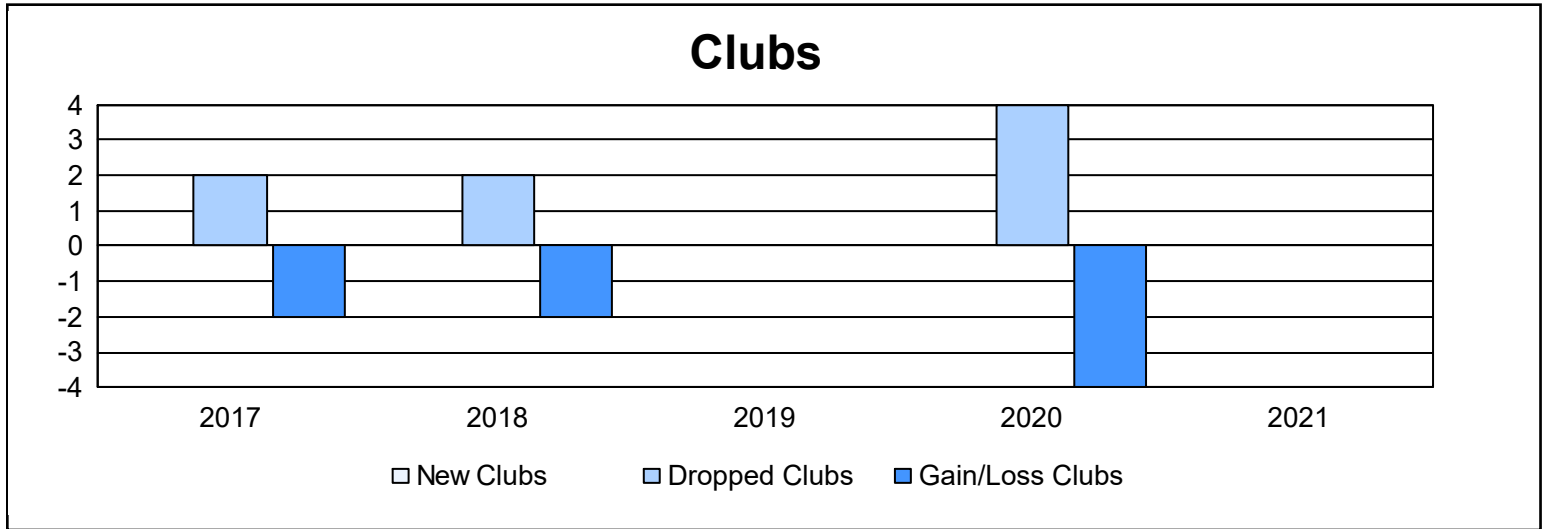

Year	New Clubs	Dropped Clubs	Gain/ Loss Clubs	New Members	Charter Members	Reinstate Members	Transfer Members	Total Member Added	Total Members Dropped	Gain/ Loss Members
2016-2017	0	2	-2	126	0	3	3	132	185	-53
2017-2018	0	2	-2	120	0	6	3	129	167	-38
2018-2019	0	0	0	102	1	8	6	117	203	-86
2019-2020	0	4	-4	64	0	10	2	76	152	-76
2020-2021	0	0	0	96	0	2	3	101	128	-27
<b>Average</b>	<b>0</b>	<b>2</b>	<b>-2</b>	<b>102</b>	<b>0</b>	<b>6</b>	<b>3</b>	<b>111</b>	<b>167</b>	<b>-56</b>

### Membership Composition June 2021 Cumulative