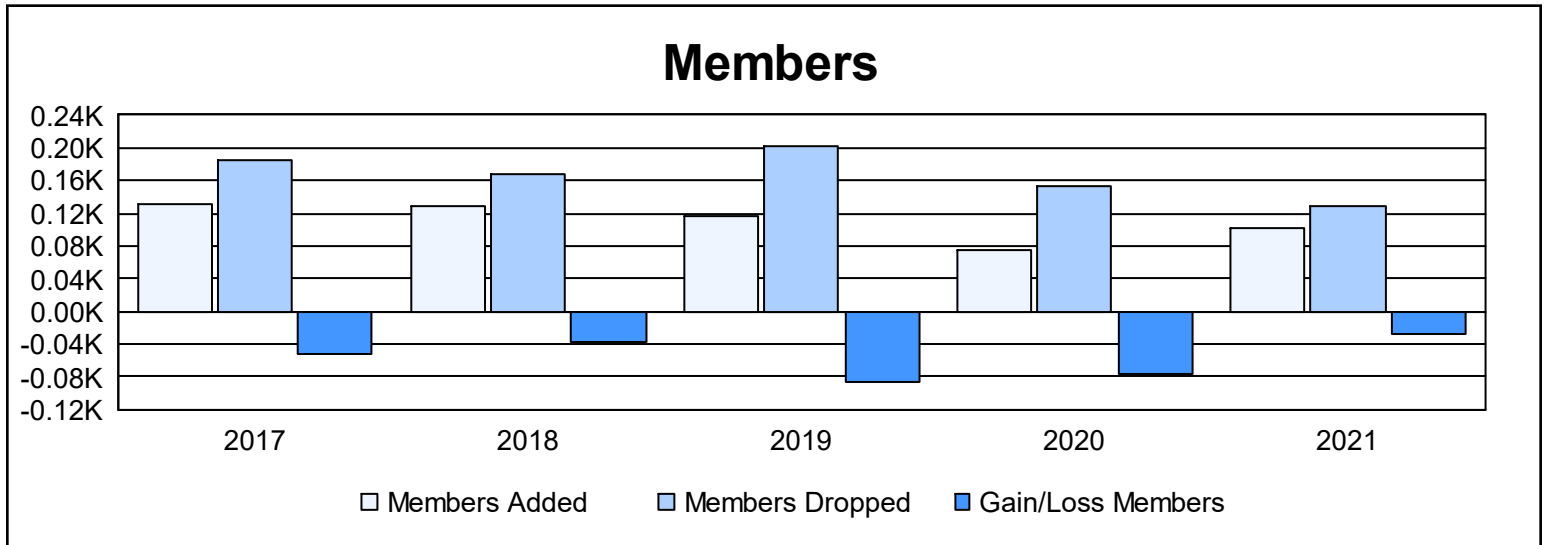

Year	New Clubs	Dropped Clubs	Gain/ Loss Clubs	New Members	Charter Members	Reinstate Members	Transfer Members	Total Member Added	Total Members Dropped	Gain/ Loss Members
2016-2017	0	2	-2	126	0	3	3	132	185	-53
2017-2018	0	2	-2	120	0	6	3	129	167	-38
2018-2019	0	0	0	102	1	8	6	117	203	-86
2019-2020	0	4	-4	64	0	10	2	76	152	-76
2020-2021	0	0	0	96	0	2	3	101	128	-27
<b>Average</b>	<b>0</b>	<b>2</b>	<b>-2</b>	<b>102</b>	<b>0</b>	<b>6</b>	<b>3</b>	<b>111</b>	<b>167</b>	<b>-56</b>

### Membership Composition June 2021 Cumulative