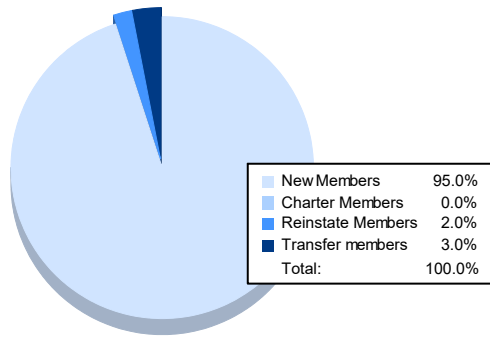

Year	New Clubs	Dropped Clubs	Gain/ Loss Clubs	New Members	Charter Members	Reinstate Members	Transfer Members	Total Member Added	Total Members Dropped	Gain/ Loss Members
2016-2017	0	2	-2	126	0	3	3	132	185	-53
2017-2018	0	2	-2	120	0	6	3	129	167	-38
2018-2019	0	0	0	102	1	8	6	117	203	-86
2019-2020	0	4	-4	64	0	10	2	76	152	-76
2020-2021	0	0	0	96	0	2	3	101	128	-27
<b>Average</b>	<b>0</b>	<b>2</b>	<b>-2</b>	<b>102</b>	<b>0</b>	<b>6</b>	<b>3</b>	<b>111</b>	<b>167</b>	<b>-56</b>

### Membership Composition June 2021 Cumulative